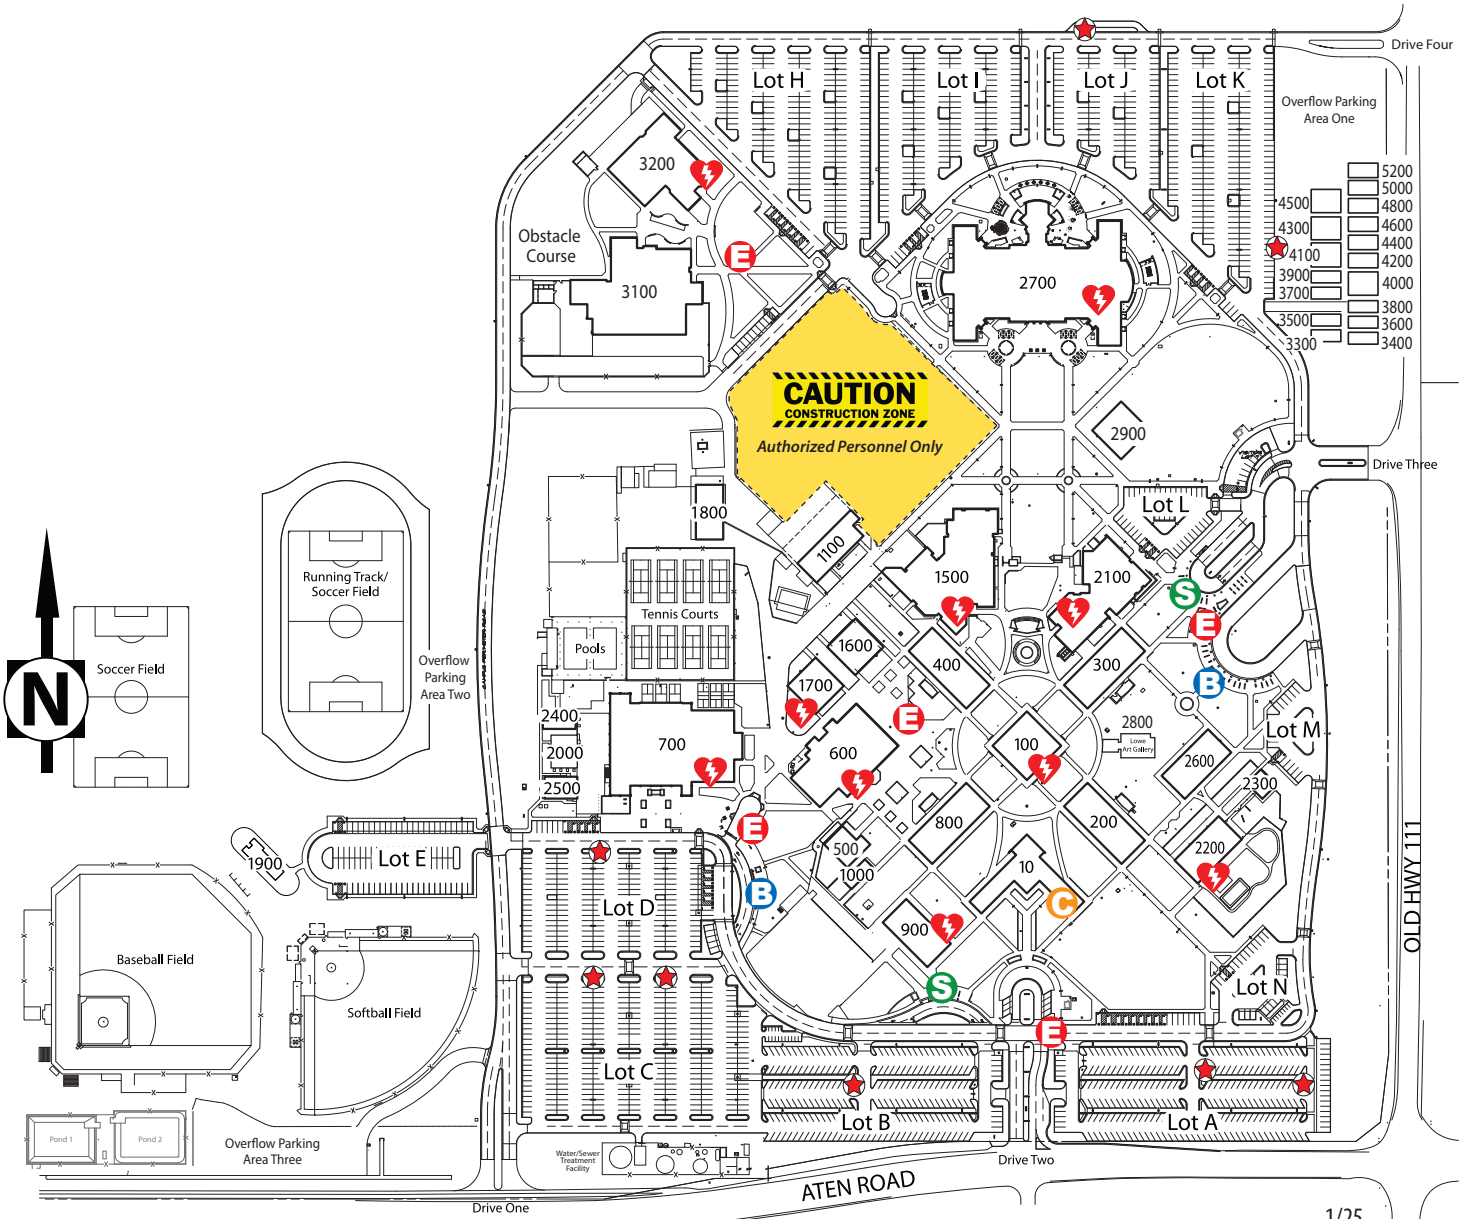

Imperial Valley College

Campus Map • Spring 2025

1/25

LEGEND

10 Administration/IVC Foundation Admissions & Records/ Business/Instruction Offices	1100 Industrial Technology	2700 English/Sciences/Math/Offices	4300 Classroom	4600 Classroom
100 Counseling Center	1500 Library Media Center/ Student Health Center	2800 Juanita Salazar Lowe Art Gallery	4400 Early College Credit	4800 Classroom
200 Classroom Building	1600 Career Center/Classrooms	2900 Disability Support Programs & Services	4500 Military & Veterans Success Center	5000 Classroom
300 Classroom Building	1700 Financial Aid	3100 Career Technical Edu. Building/ Workforce Development Center		5200 Classroom
400 Student Equity & Achievement/ Classrooms	1800 Maintenance/Purchasing/ Receiving	3200 Public Safety Building		
500 Bookstore	1900 Athletics Concession/Restrooms	3300 Classroom - I.C.O.E.		
600 College Center/Cafeteria/IVC Kitchen Welcome & Outreach Center	2000 Talent Search/ Project Management Office	3400 Classroom		
700 Gymnasium	2100 Health Sciences	3500 Classroom - I.C.O.E.		
800 Classroom Building	2200 Preschool	3600 Classroom		
900 Info Technology I.T. / Reprographics / Campus Safety & Parking	2300 Infant Toddler Center	3700 Classroom		
1000 Student Affairs Office	2400 Upward Bound	3800 Restrooms		
	2500 Human Resources	3900 Part Time Faculty Offices		
	2600 Educational Technology/ Institutional Research/NextUp Program	4000 Classroom		
		4100 MESA Program		
		4200 Classroom		

- Parking/Day Pass Machine
- Student Drop Off
- Bus/Transit Drop Off
- Cashier/Student Payments
- Emergency Call Box
- Automated External Defibrillator