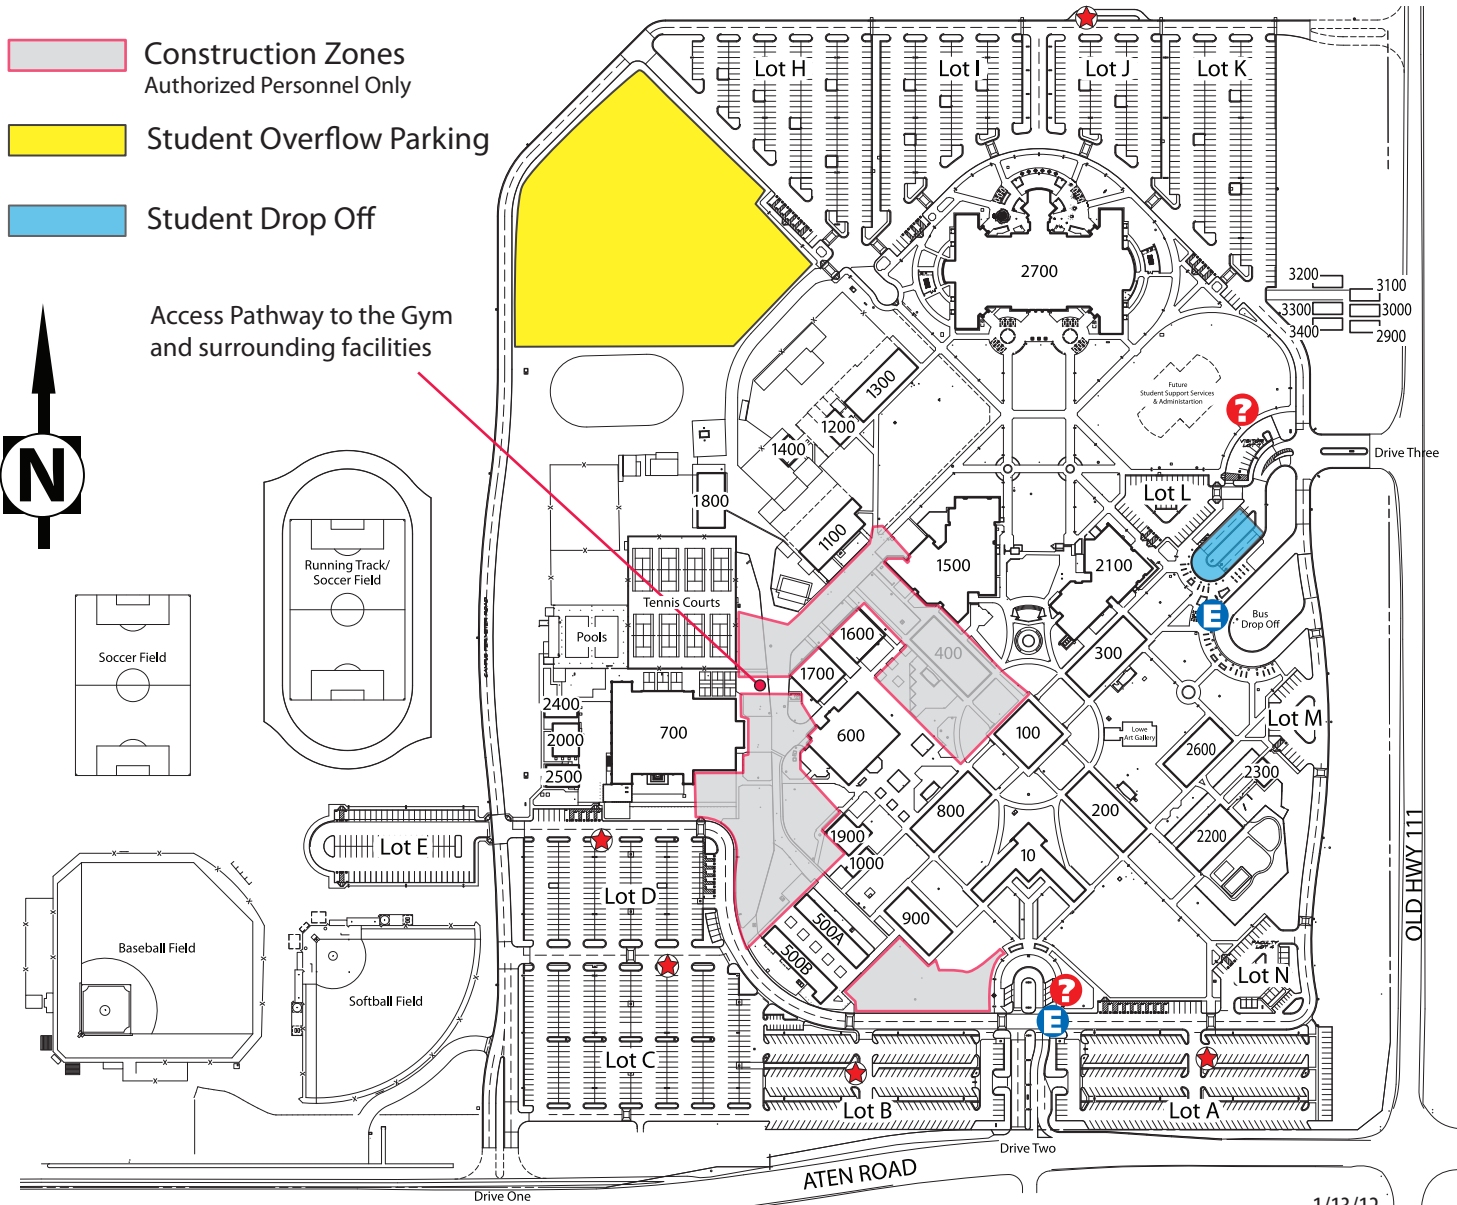

Imperial Valley College

Campus Map • Spring 2012

LEGEND

10 Administration	800 Business	1700 Workforce Development Cntr	2500 Math Lab Center
100 Counseling/Financial Aid	900 Meyer Business Building	IVC Foundation Office	2600 Reading/Writing/Language Lab
200 Social Sciences/English	1000 Student Affairs Office	1800 Maintenance/Purchasing/Warehouse	2700 Offices Sciences/English/Math
300 Fine Arts	1100 Auto Tech	1900 Bookstore	2900 Classroom - Temporary Building
400 Natural Science	1200 Welding	2000 Test Ctr/Tal Srch/Up Bd	3000 Classroom - Temporary Building
500 English/Math	1300 Auto Tech/Humanities	2100 Health Sci/Disabled Student	3100 Temporary Building
Reprographics/Parking	1400 Tool Storage	2200 Preschool	3200 Classroom - Temporary Building
600 College Center	1500 Library Media Center	2300 Infant Toddler Center	3300 Classroom - Temporary Building
700 Gymnasium	1600 Technology Center	2400 Human Resources	3400 Classroom - Temporary Building

Parking/ Day Pass Machine

Emergency Call Box

Campus Information Booth