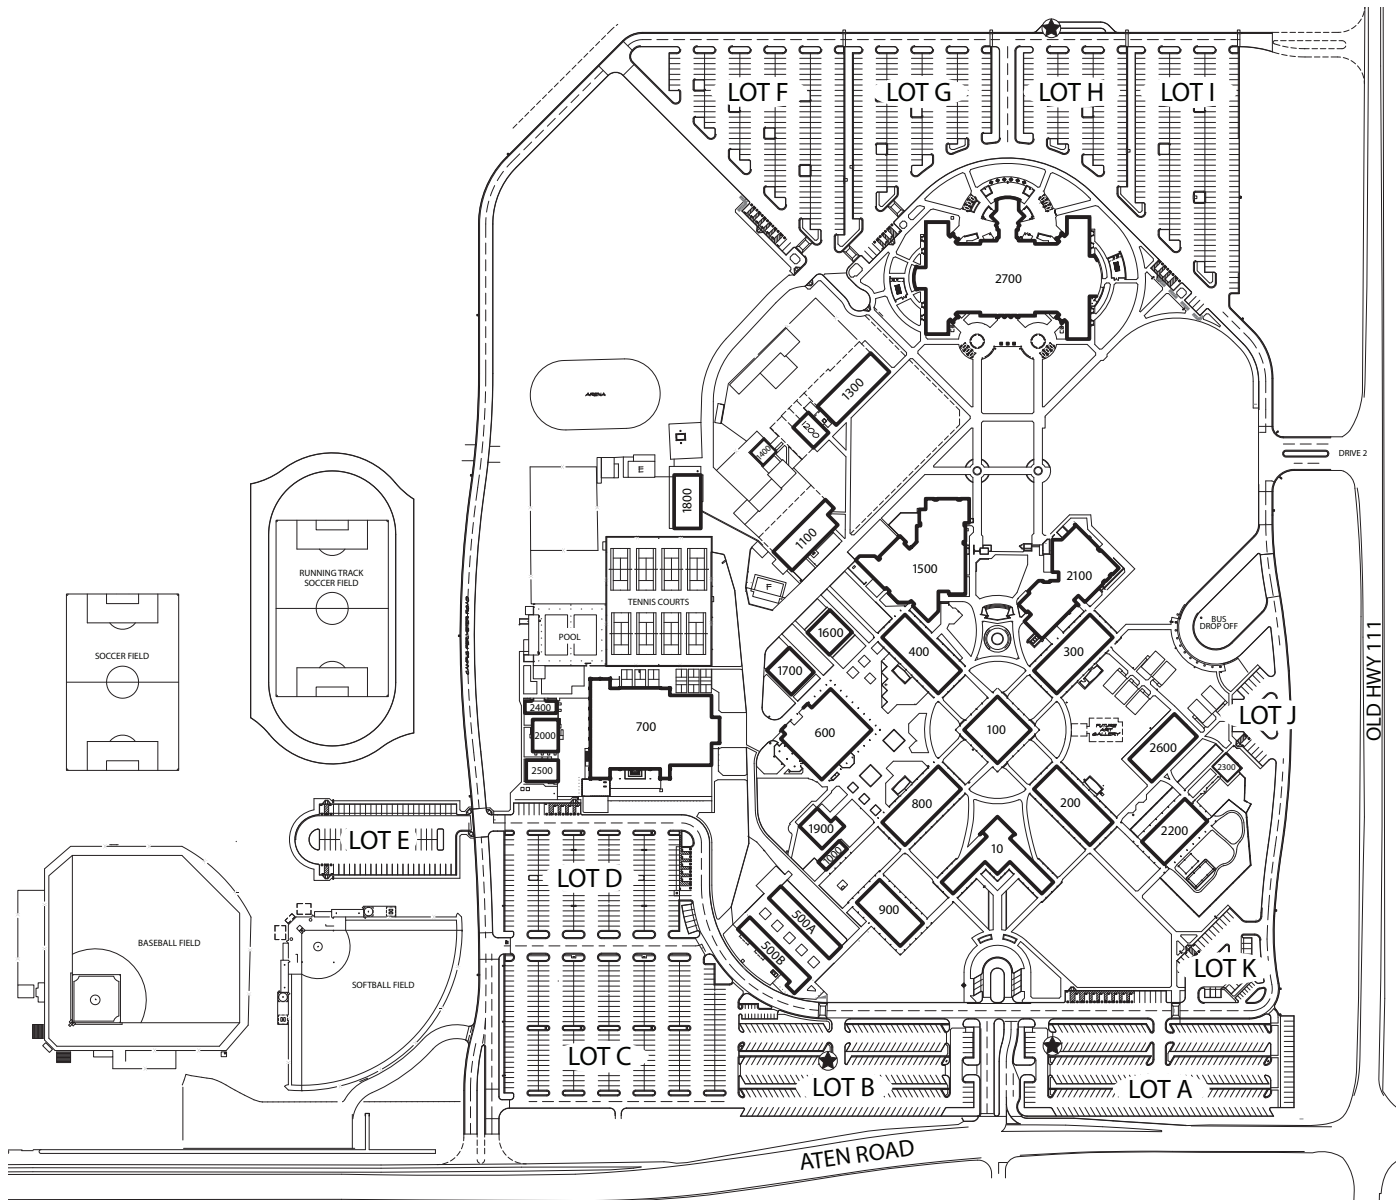

Imperial Valley College

Campus Map & Directory

LEGEND

10 Administration	800 Business	1700 Workforce Development Cntr	2600 Reading/Writing/Language Lab
100 Counseling/Financial Aid	900 Meyer Business Building	1800 Maintenance/Warehouse	2700 Offices Sciences/English/Math
200 Social Sciences/English	1000 Student Affairs Office	1900 Bookstore	2800 Science Lab -Temporary Building
300 Fine Arts	1100 Auto Tech	2000 Test Ctr/Tal Srch/Up Bd	2900 Classroom - Temporary Building
400 Natural Science	1200 Welding	2100 Health Sci/Disabled Student	3000 Classroom - Temporary Building
500 English/Math/ Reprographics/Parking	1300 Auto Tech/Humanities	2200 Preschool	3100 Classroom - Temporary Building
600 College Center	1400 Tool Storage	2300 Infant Toddler Center	3200 Offices -Temporary Building
700 Gymnasium	1500 Library Media Center	2400 Human Resources	3300 Imperial County Office of Ed.
	1600 Technology Center	2500 Math Lab Center	★ Parking/Day Pass